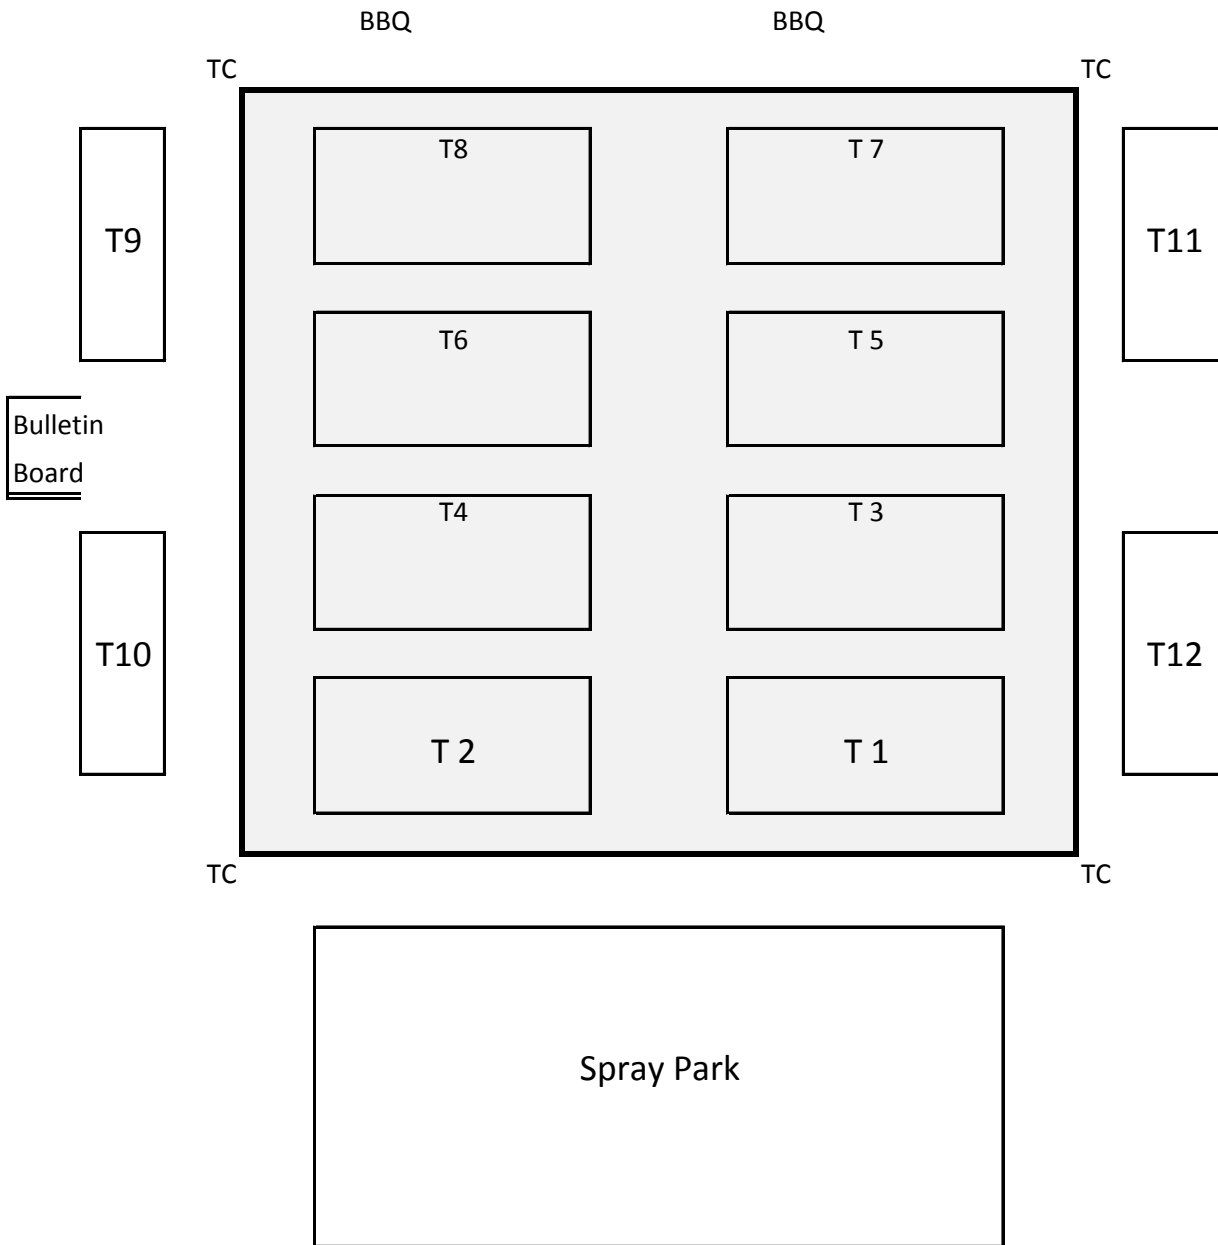

**EUFAY WOOD SR. MEMORIAL PARK**  
**River Oaks Blvd and Zanes Drive**

Zanes Drive

-  Shade Structure
- T# Tables 1-12 (tables 9, 10, 11 and 12 do not have shade)
- TC Trash Cans
- BBQ BBQ Grills

\*\* Not to Scale